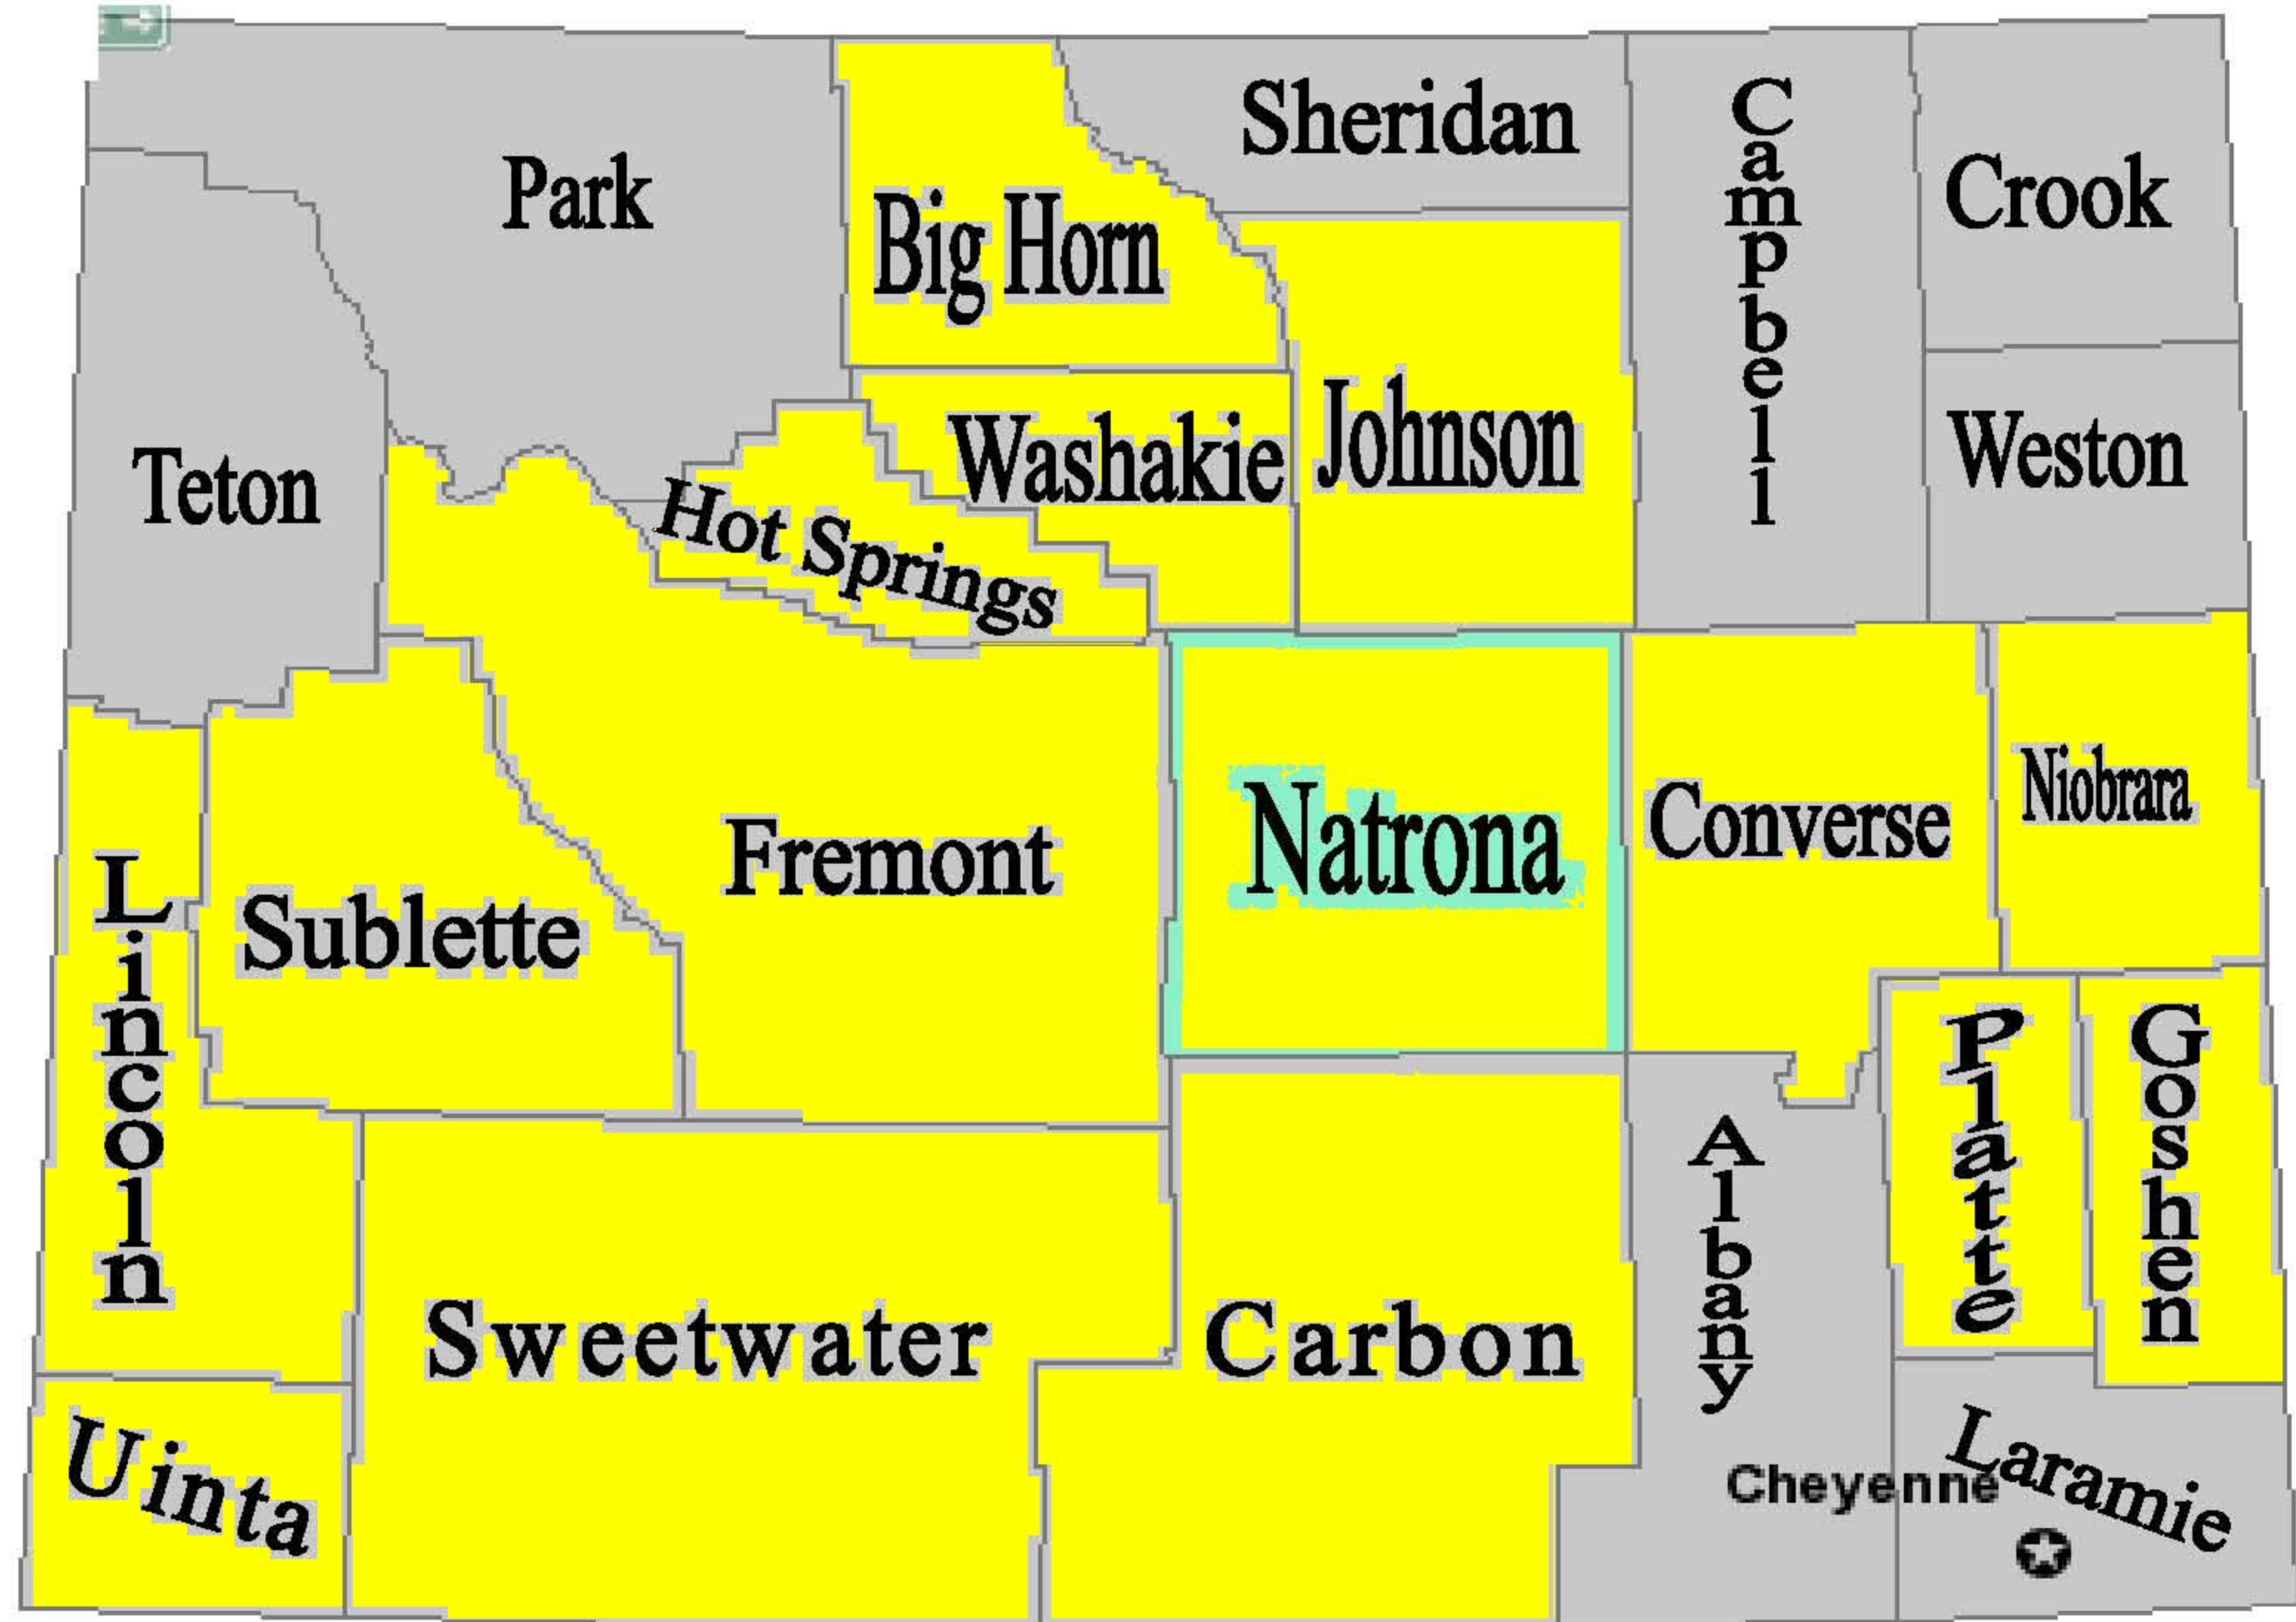

Wyoming MLS Coverage Areas by County

Wyoming Association of REALTOR® Boards that are serviced by the Wyoming MLS

Board & County:

- Buffalo Board - Johnson
- Carbon County Board - Carbon
- Casper Board - Natrona
- Douglas Board - Converse
- Fremont County Board- Fremont
- North Platte Valley Board - Goshen, Platte, Niobrara
- Sweetwater Board - Sweetwater
- Western Wyoming Board - Uinta and Lincoln County
- At Large Members of WAR - Hot Springs, Washakie, Big Horn, Sublette

Wyoming Counties